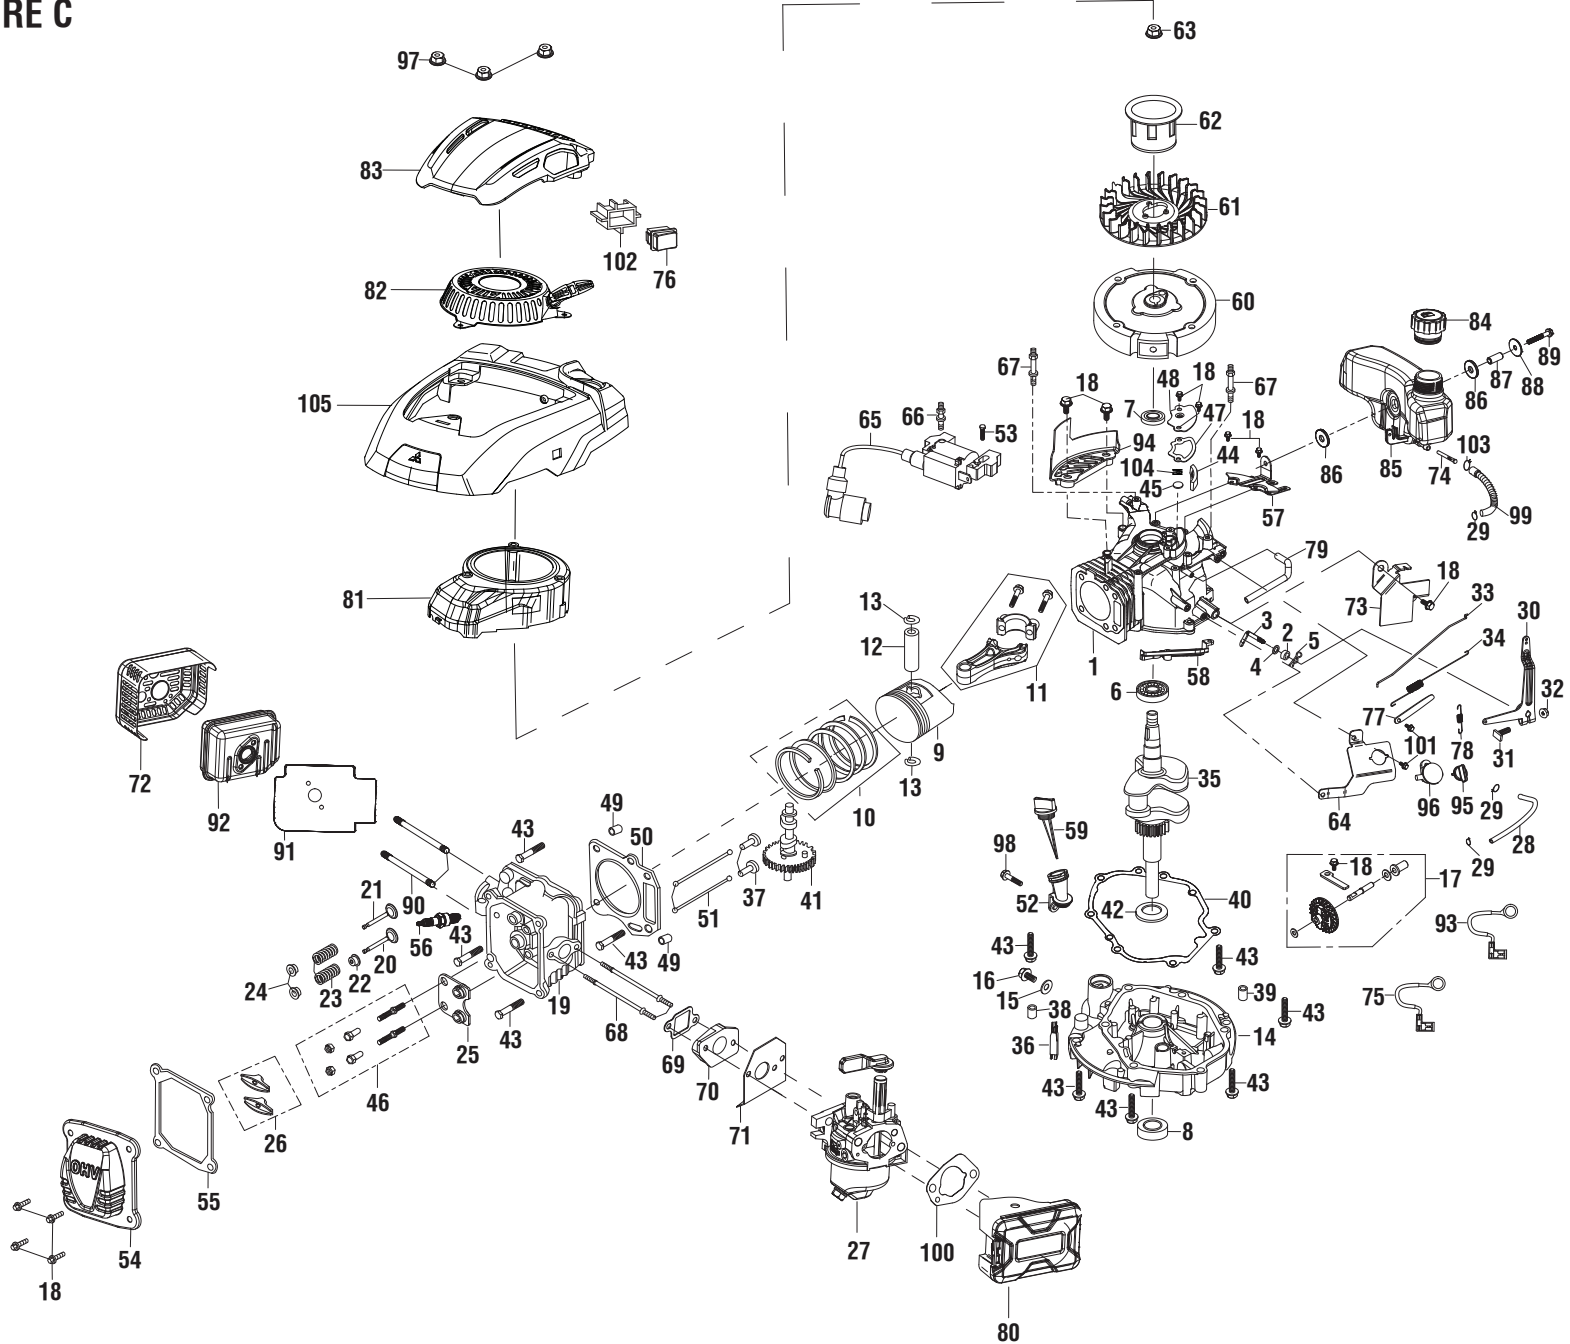

BLACKMAX PRESSURE WASHER – MODEL NO. BM802823

FIGURE C

BLACKMAX PRESSURE WASHER – MODEL NO. BM802823

The model number will be found on a label attached to pump housing. Always mention the model number in all correspondence regarding your **PRESSURE WASHER** or when ordering replacement parts.

FIGURE C PARTS LIST

KEY NO.	PART NUMBER	DESCRIPTION	QTY	KEY NO.	PART NUMBER	DESCRIPTION	QTY
1	099981133001	Crankcase.....	1	28	099981133028	Fuel Line	1
2	099981133002	Governor Arm Shaft Seal.....	1	29	099981133029	Fuel Line Clip	3
3	099981133003	Governor Arm Shaft	1	30	099981133030	Governor Arm	1
4	099981133004	Governor Arm Shaft Washer.....	1	31	099981133031	Governor Arm Bolt(M6 x 21 mm, Hex Hd.).....	1
5	099981133005	Pin Lock.....	1	32	099981140081	Nut (M6).....	1
6	099981133006	Ball Bearing.....	1	33	099981133033	Governor Rod	1
7	099981133007	Oil Seal.....	1	34	099981133034	Throttle Return Spring	1
8	099981133008	Oil Seal.....	1	35	099981133035	Crankshaft Assembly.....	1
9	099981133009	Piston.....	1	36	099981133036	Oil Defense Pipe	1
10	099981133010	Piston Scraper Ring Set	1	37	099981133037	Valve Lifter	2
11	099981133011	Connecting Rod Assembly	1	38	099981133038	Case Cover Dowel Pin	1
12	099981133012	Piston Pin.....	1	39	099981133039	Case Cover Dowel Pin.....	1
13	099981133013	Piston Clip.....	2	40	099981133040	Case Cover Packing	1
14	099981133014	Crankcase Cover Assembly.....	1	41	099981133041	Camshaft Assembly.....	1
15	099981133015	Drain Plug Washer	1	42	099981133042	Crankshaft Washer	1
16	099981133016	Drain Plug	1	43	099981133043	Bolt (M8 x 50 mm).....	10
17	099981133017	Governor Assembly	1	44	099981133044	Breather Filter	1
18	099981133018	Bolt (M6 x 12 mm, Hex Flange Hd.).....	12	45	099981133045	Breather Valve Cover	1
19	099981133019	Cylinder Head	1	46	099981133046	Rocker Bolt	2
20	099981133020	Inlet Valve.....	1	47	099981133047	Breather Chamber Gasket.....	1
21	099981133021	Exhaust Valve.....	1	48	099981133048	Breather Chamber Cap.....	1
22	099981133022	Intake Valve Returner.....	1	49	099981133049	Dowel Pin.....	2
23	099981133023	Valve Spring.....	2	50	099981133050	Cylinder Head Gasket.....	1
24	099981133024	Valve Spring In Seat.....	2	51	099981133051	Push Rod	2
25	099981133025	Push Rod Guide Plate	1	52	099981133052	Oil Filler Extension	1
26	099981133026	Rocker Assembly.....	2	53	099981133053	Bolt (M6 x 30 mm).....	1
27	099981133027	Carburetor Assembly.....	1	54	099981140082	Cylinder Head Cover Comp.....	1